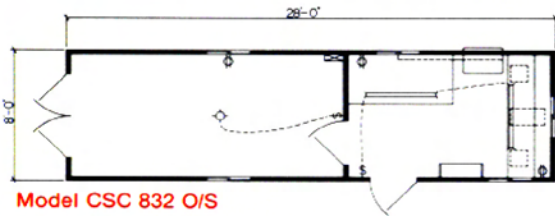

STANDARD FLOOR PLANS WITH

8 Foot Wide Series

10 Foot Wide Series

Model CSC 820

Model CSC 824

Model CSC 830

Model CSC 832 O/S

Model CSC 836

Model CSC 840

Model CSC 1050

Model CSC 1046

Model CSC 1040

Model CSC 1036

LEGEND

- 4' Dbl. Tube Fluorescent Fixture
- Switch
- Duplex Receptacle
- Electrical Panel

Due to products being constantly improved, data is subject to change without notice.