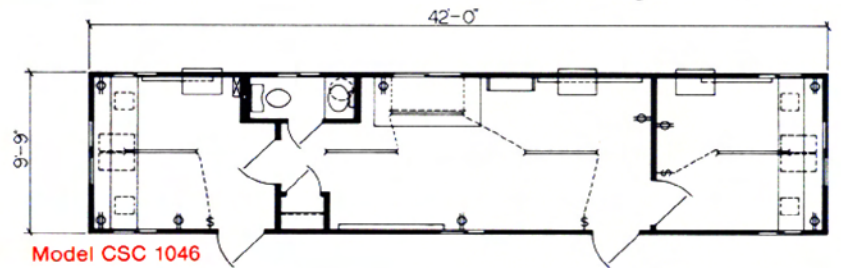

STANDARD FLOOR PLANS WITH

8 Foot Wide Series

10 Foot Wide Series

Model CSC 820

Model CSC 824

Model CSC 830

Model CSC 832 O/S

Model CSC 836

Model CSC 840

Model CSC 1050

Model CSC 1046

Model CSC 1040

Model CSC 1036

LEGEND

- 4' Dbl. Tube Fluorescent Fixture
- Switch
- Duplex Receptacle
- Electrical Panel

Due to products being constantly improved, data is subject to change without notice.