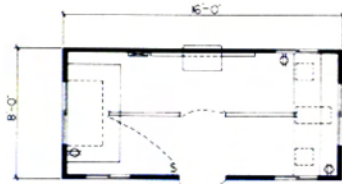

STANDARD FLOOR PLANS WITH

8 Foot Wide Series

10 Foot Wide Series

Model CSC 820

Model CSC 824

Model CSC 830

Model CSC 832 O/S

Model CSC 836

Model CSC 840

Model CSC 1050

Model CSC 1046

Model CSC 1040

Model CSC 1036

LEGEND

- 4' Dbl. Tube Fluorescent Fixture
- Switch
- Duplex Receptacle
- Electrical Panel

Due to products being constantly improved, data is subject to change without notice.