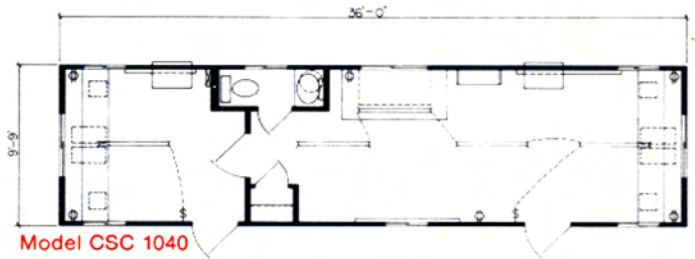

STANDARD FLOOR PLANS WITH

8 Foot Wide Series

10 Foot Wide Series

Model CSC 820

Model CSC 824

Model CSC 830

Model CSC 832 O/S

Model CSC 836

Model CSC 840

Model CSC 1050

Model CSC 1046

Model CSC 1040

Model CSC 1036

LEGEND

- 4' Dbl. Tube Fluorescent Fixture
- Switch
- Duplex Receptacle
- Electrical Panel

Due to products being constantly improved, data is subject to change without notice.