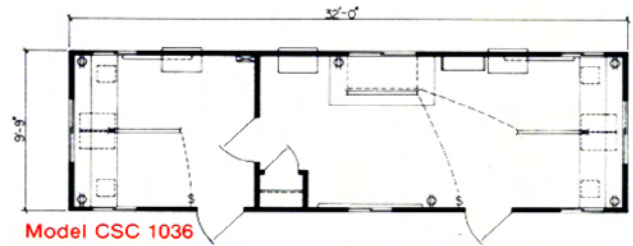

STANDARD FLOOR PLANS WITH

8 Foot Wide Series

10 Foot Wide Series

Model CSC 820

Model CSC 824

Model CSC 830

Model CSC 832 O/S

Model CSC 836

Model CSC 840

Model CSC 1050

Model CSC 1046

Model CSC 1040

Model CSC 1036

LEGEND

- 4' Dbl. Tube Fluorescent Fixture
- Switch
- Duplex Receptacle
- Electrical Panel

Due to products being constantly improved, data is subject to change without notice.