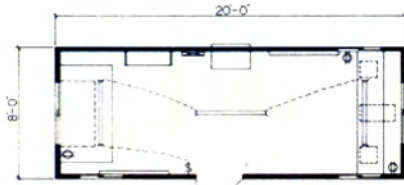

STANDARD FLOOR PLANS WITH

8 Foot Wide Series

10 Foot Wide Series

Model CSC 820

Model CSC 824

Model CSC 830

Model CSC 832 O/S

Model CSC 836

Model CSC 840

Model CSC 1050

Model CSC 1046

Model CSC 1040

Model CSC 1036

LEGEND

- 4' Dbl. Tube Fluorescent Fixture
- Switch
- Duplex Receptacle
- Electrical Panel

Due to products being constantly improved, data is subject to change without notice.