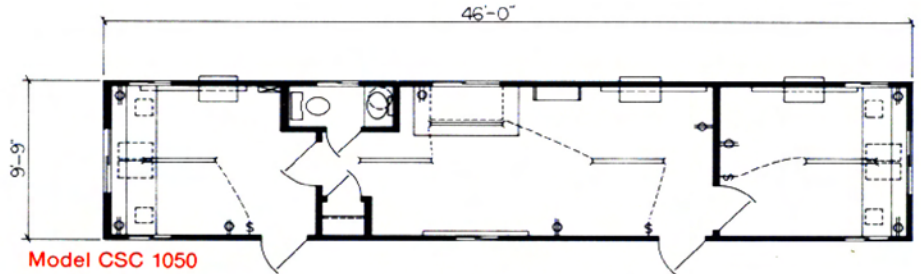

STANDARD FLOOR PLANS WITH

8 Foot Wide Series

10 Foot Wide Series

Model CSC 820

Model CSC 824

Model CSC 830

Model CSC 832 O/S

Model CSC 836

Model CSC 840

Model CSC 1050

Model CSC 1046

Model CSC 1040

Model CSC 1036

LEGEND

- 4' Dbl. Tube Fluorescent Fixture
- Switch
- Duplex Receptacle
- Electrical Panel

Due to products being constantly improved, data is subject to change without notice.