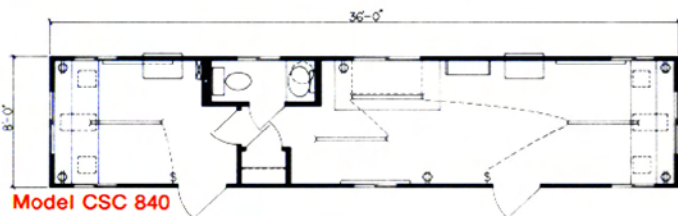

STANDARD FLOOR PLANS WITH

8 Foot Wide Series

10 Foot Wide Series

Model CSC 820

Model CSC 824

Model CSC 830

Model CSC 832 O/S

Model CSC 836

Model CSC 840

Model CSC 1050

Model CSC 1046

Model CSC 1040

Model CSC 1036

LEGEND

- 4' Dbl. Tube Fluorescent Fixture
- Switch
- Duplex Receptacle
- Electrical Panel

Due to products being constantly improved, data is subject to change without notice.