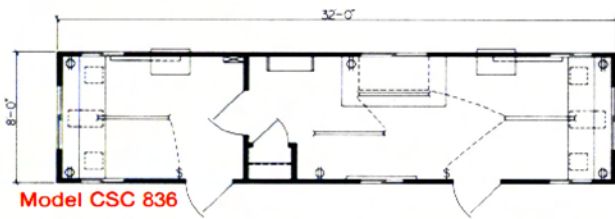

STANDARD FLOOR PLANS WITH

8 Foot Wide Series

10 Foot Wide Series

Model CSC 820

Model CSC 824

Model CSC 830

Model CSC 832 O/S

Model CSC 836

Model CSC 840

Model CSC 1050

Model CSC 1046

Model CSC 1040

Model CSC 1036

LEGEND

- 4' Dbl. Tube Fluorescent Fixture
- Switch
- Duplex Receptacle
- Electrical Panel

Due to products being constantly improved, data is subject to change without notice.