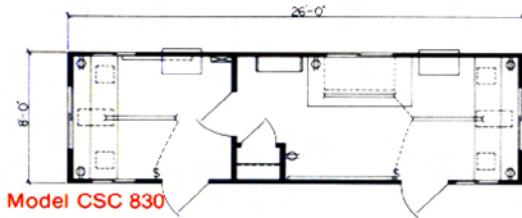

STANDARD FLOOR PLANS WITH

8 Foot Wide Series

10 Foot Wide Series

Model CSC 820

Model CSC 824

Model CSC 830

Model CSC 832 O/S

Model CSC 836

Model CSC 840

Model CSC 1050

Model CSC 1046

Model CSC 1040

Model CSC 1036

LEGEND

- 4' Dbl. Tube Fluorescent Fixture
- Switch
- Duplex Receptacle
- Electrical Panel

Due to products being constantly improved, data is subject to change without notice.